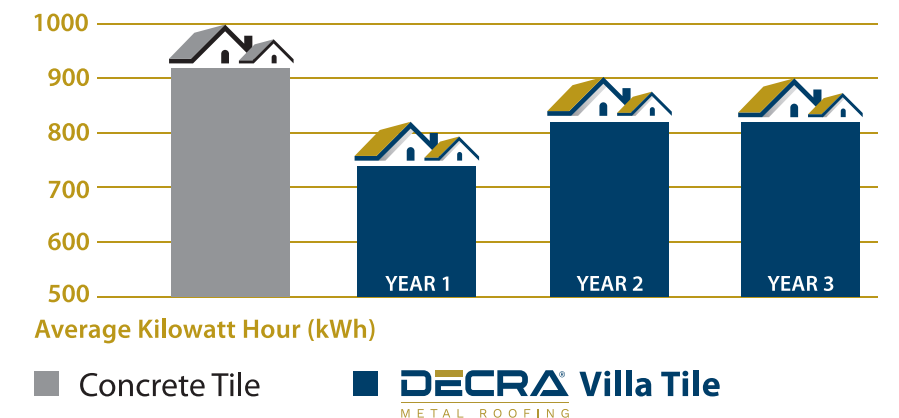

A DECRA roof is durable, freeze-thaw resistant, and will offer richness and beauty to enhance your home. For style and protection, DECRA is the obvious choice.

“This spring was much hotter than last year, but we used our air conditioning much less. Clearly, our house has stayed cooler with the addition of our DECRA roof.”

— Holly Summers
Ellicott City, Maryland

COOL ROOFING — LITERALLY

A DECRA family lowered its kilowatt use by 15%, simply by installing a DECRA Villa Tile roofing system.

ENERGY SAVED BY SWITCHING FROM CONCRETE TILE TO DECRA VILLA TILE