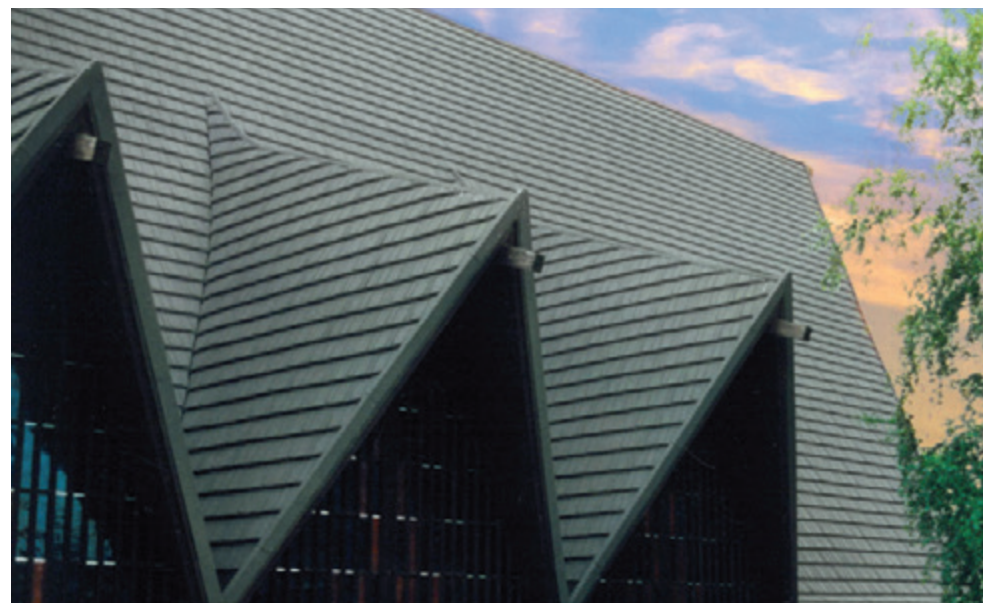

DECRA[®]
METAL ROOFING

BEAUTY THAT CAPTIVATES.
STRENGTH THAT PROTECTS.

The **#1** Performing Roof to Protect Your Home.

ROOFING WITH STYLE AND SUBSTANCE

A perfect blend of over 60 years of research and practical experience, DECRA's product lines offer the ultimate in style, performance and engineering design. You'll be the absolute envy of your neighborhood.

CHARCOAL

CHESTNUT

GRANITE GREY

SHADOWWOOD

WEATHERED TIMBER

BENEFIT FROM ABOVE SHEATHING VENTILATION (ASV): DECRA Metal Roofing panels create an airspace between the panel and the roof deck. This reduces heat transfer and helps to reduce and or eliminate ice dams.