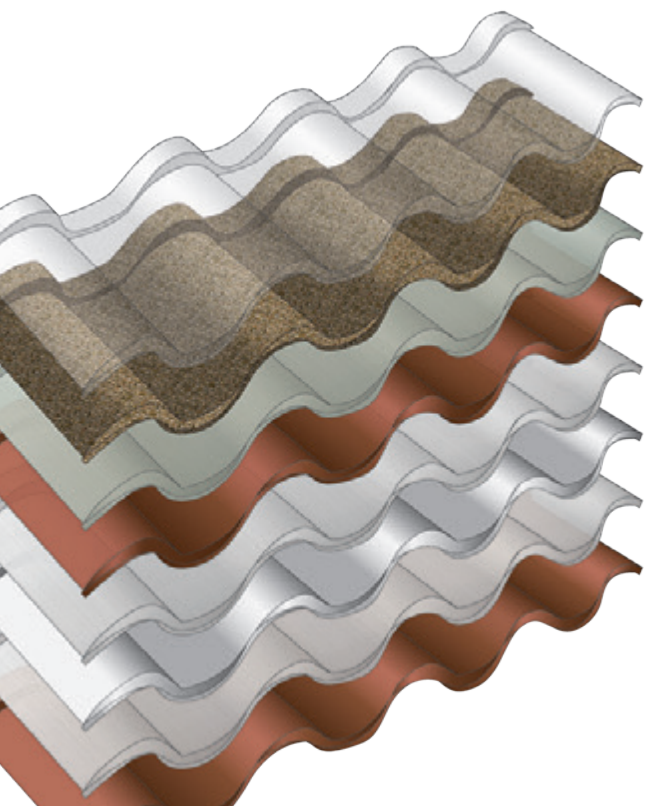

DECRA[®]
METAL ROOFING

BEAUTY THAT CAPTIVATES.
STRENGTH THAT PROTECTS.

The **#1** Performing Roof to Protect Your Home.

ROOFING WITH STYLE AND SUBSTANCE

A perfect blend of over 60 years of research and practical experience, DECRA's product lines offer the ultimate in style, performance and engineering design. You'll be the absolute envy of your neighborhood.

ENGINEERED TO PROTECT

The strength and durability of a DECRA roof is combined with the versatile good looks of a tile, shake or shingle style, all aimed at providing the optimal roof solution. DECRA panels have a unique interlocking design to withstand high winds while adding shear strength.

PEACE OF MIND

Breathtaking designs are what you see at first glance, but underneath are layers of pure protection. A DECRA roof is a piece of beauty that offers peace of mind.

- ✓ Protective Layers Deliver Long Life Performance
- ✓ Lifetime Limited Warranty
- ✓ Class A Fire Rated Material
- ✓ Best In Class Weight-To-Strength Ratio
- ✓ Severe Weather Resistance
- ✓ Class 4 Impact Resistance (Highest Rating)

DECRA VILLA TILE

Classic Elegance of Old Barrel Tile

A unique and premium offering, DECRA Villa Tile features the classic beauty, elegance and architectural detail of an old-world Italian tile. Durable, lightweight and a true barrel tile, Villa Tile outclasses the competition. It's an excellent alternative to clay and concrete tiles, which crack easily and are vulnerable to hail and storm debris impact.