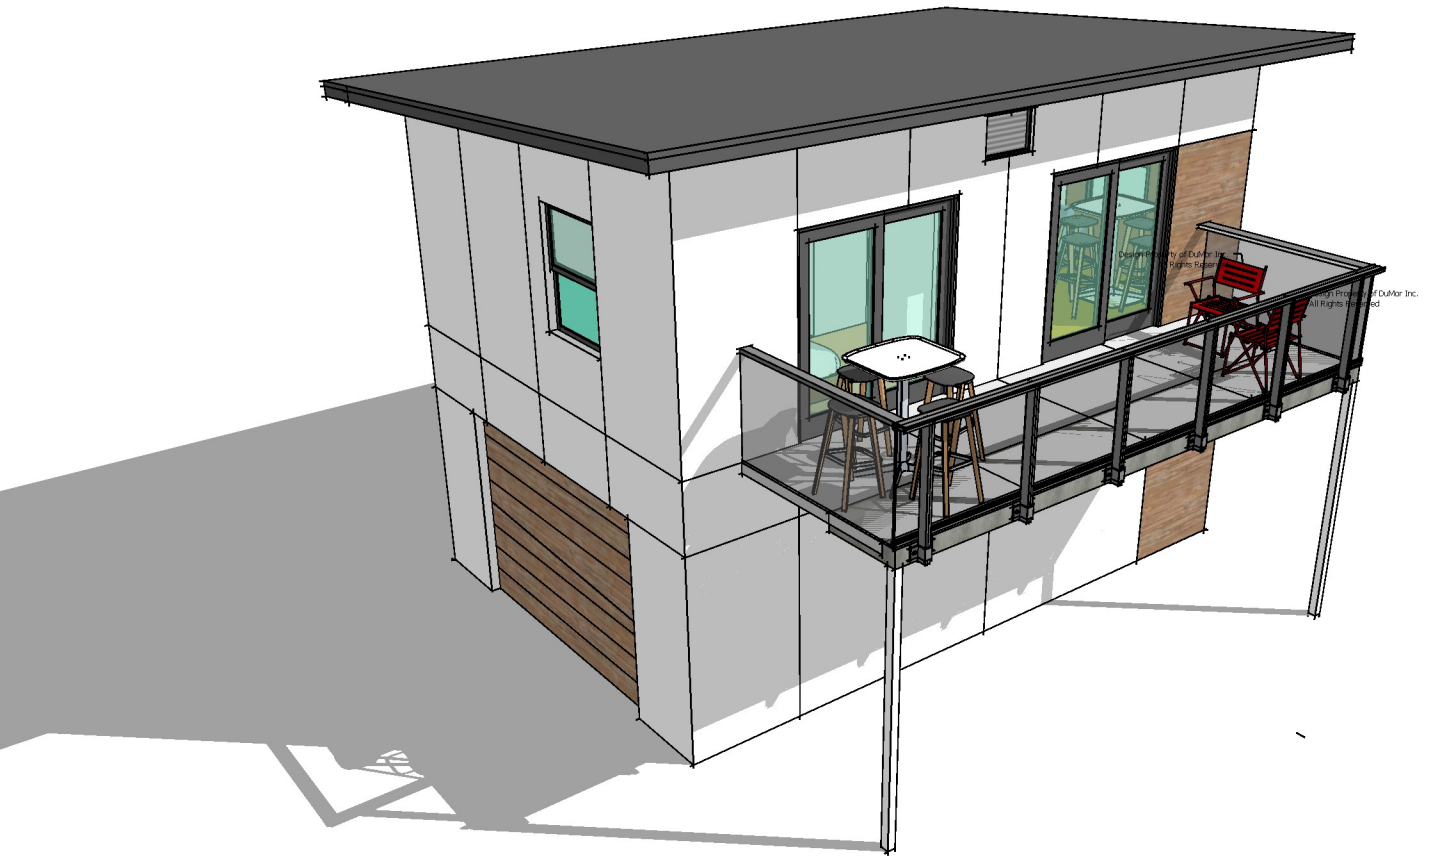

Carriage House Accessory Dwelling Unit 16 x 24 (384SF)

Carriage House Accessory Dwelling Unit 16 x 24 (384SF)

Carriage House Accessory Dwelling Unit 16 x 24 (384SF)

Carriage House Accessory Dwelling Unit 16 x 24 (384SF)