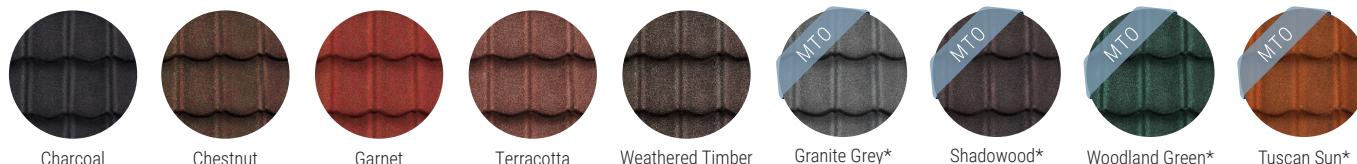

DECRA Villa Tile

Amalfi Sand Capri Clay Pompeii Ash Rustico Clay Venetian Gold Charcoal* Woodland Green* Tuscan Sun*

DECRA Tile

Charcoal Chestnut Garnet Terracotta Weathered Timber Granite Grey* Shadowood* Woodland Green* Tuscan Sun*

DECRA Shingle XD[®]

Classic Cobblestone Midnight Eclipse Natural Slate Old Hickory Woodland Green*

DECRA Shake XD[®]

Pinnacle Grey Antique Chestnut Midnight Eclipse* Woodland Green*

DECRA Shake

Charcoal Chestnut Granite Grey Shadowood Weathered Timber Woodland Green*

DECRA Metal Roofing Cool Roof Colors

Available on all DECRA Metal Roofing profiles:

Royal Oak Mist Grey Spanish Clay

*Please note these colors are MTO (made to order) and production times may be extended.

Cool colors meet California Title 24 Cool Roof requirements.