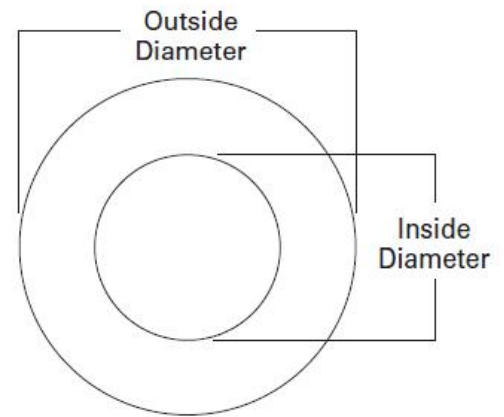

ACCESSORY---TRIM

Designer Trim-----Snap On Color Ring

This Snap-On Color Ring is an optional designer replacement trim ring for use with 4" and 5" to 6" Retrofit, Standard or Adjustable models.

Trims provide the ultimate in design freedom to match decoration and interior fittings in a space with an offering of Satin Nickel and Black, Round and Square-Shape. Plus a White trim that may be field painted prior to installation to an alternate color choice (white is standard for round trim).

Dimension:

4INCH IN ROUND --- OUTSIDE Dia: 132MM, INSIDE Dia: 76MM

6INCH IN ROUND --- OUTSIDE Dia: 189 MM, INSIDE Dia: 97MM

4INCH IN SQUARE --- OUTSIDE Dia: 132MM,INSIDE Dia: 50MM

6INCH IN SQUARE --- OUTSIDE Dia: 189MM,INSIDE Dia: 64MM

SquareTrim accessory for 4"& 6"

SATIN NICKEL

BLACK

WHITE

Round Trim accessory for 4"& 6" :

SATIN NICKEL

BLACK