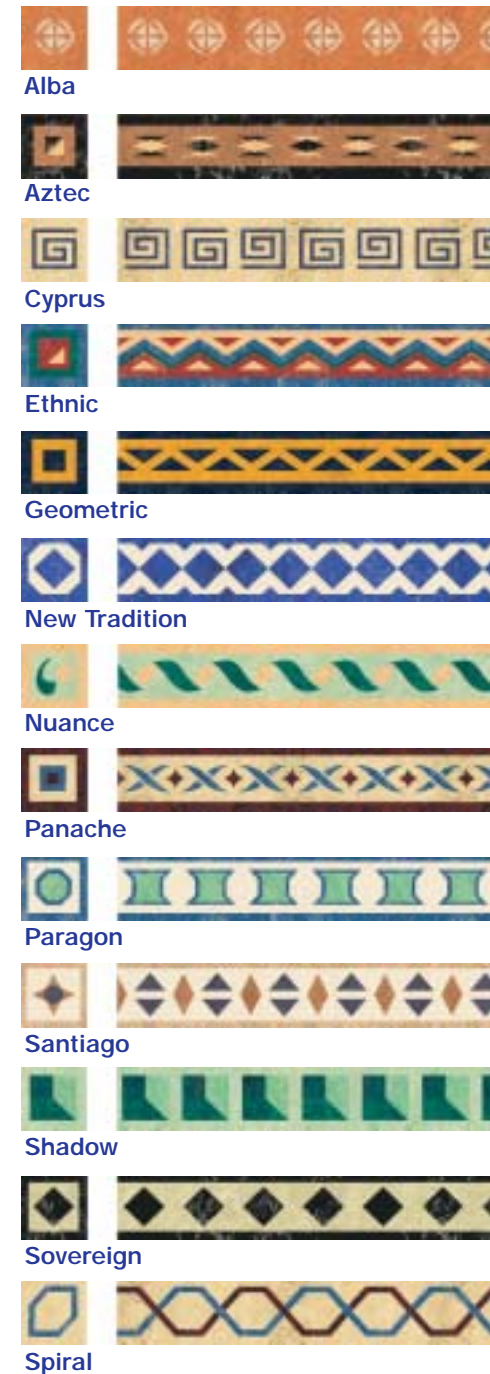

FUN in *your* environment.

Why should all the art be on the walls? With **more than 100 colors**, you can design the floor for any space, and make it *yours*.

With 13 standard configurations, you can select your style and any of the 100+ colors in Marmoleum's Design-It-Yourself Borders & Corners. These elements can add unique custom features to your floor design. Who said borders meant limits?

Or you can walk on the "wow" side, and let your imagination be your only limitation!

"Square feet?" Not with this floor, baby. Marmoleum is great looking, comfortable and warm to the touch. And no matter how "loud" your personal design, Marmoleum is quiet beneath your feet. You won't want to cover *this* floor with rugs.

Borders are 4 3/8" x 39 3/8"; corners are 4 3/8" x 4 3/8"; not shown to scale.