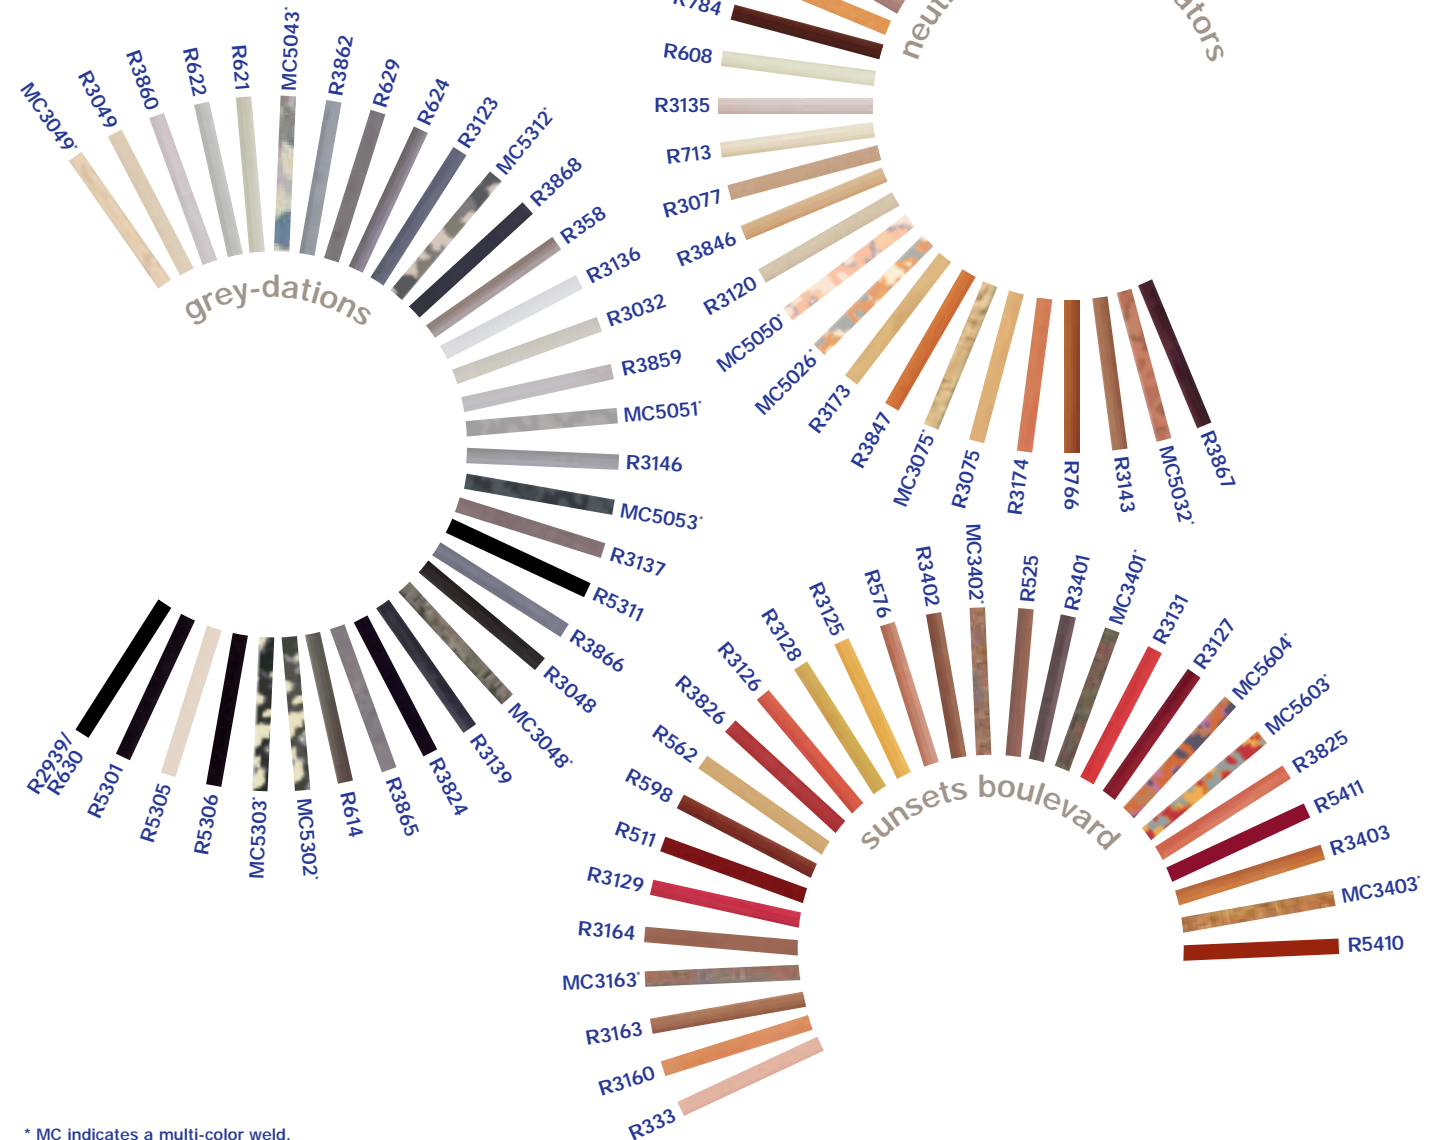

* MC indicates a multi-color weld. R indicates a solid color weld.