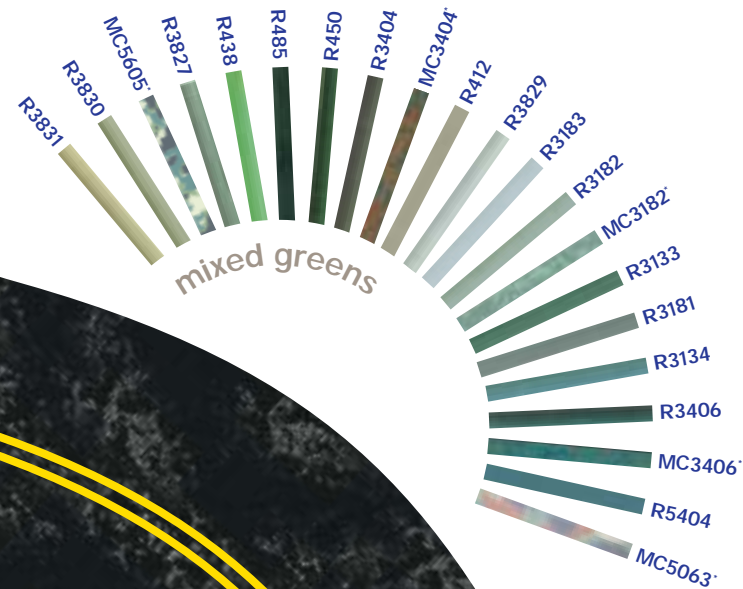

custom HOT RODS

Whether you just want to cover your tracks, or take the road less traveled, Marmoleum's welding rod strips can help customize your floor design. Use them to create a seamless floor by welding the seams together with a matching color rod where pieces of Marmoleum meet. Or integrate the welding rods as their own design elements in contrasting colors, even when you don't need to fill in seams.

Got a design? Marmoleum welding rods will help you floor it!

2939 Black Marmoleum with contrasting R3128 welding rod