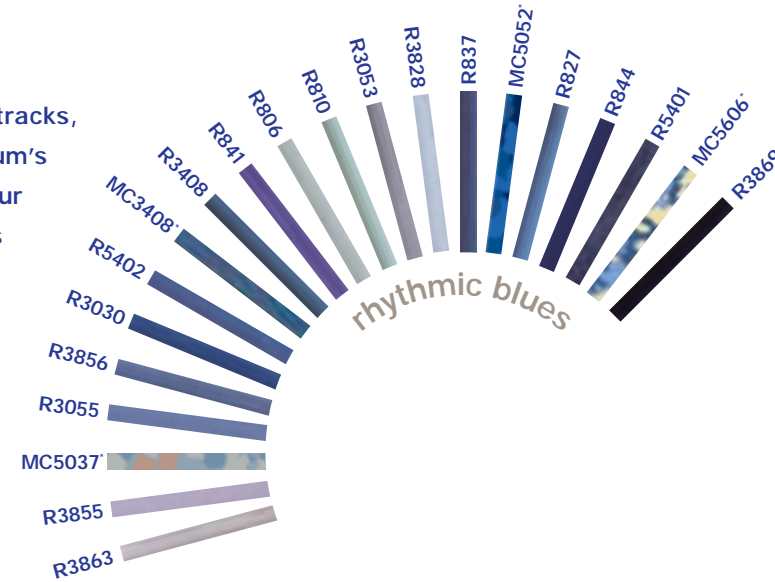

GREY- *dations*

Lava
3139

Barbados
3858

Barley
707

Twilight Purple
3824

Mauve Grey
3865

Print
5302

Arabian Pearl
3861

Manhattan
3864

Calypso
5403

Coffee
☞ 784

Shell
3075

Sahara
3174

Caramello
☞ 766

Ivory
☞ 608

Snow White
3135

Calico
☞ 713

Mahogany
3867

Sepia
3143

Tan Pink
3077

Natural Corn
3846

Rosato
3120

Siesta
5032

☞ Available in sheet and tile.
◆ Available in tile only (13" x 13" tile size).

Got a design? Marmoleum welding rods will help you floor it!

2939 Black Marmoleum with contrasting R3128 welding rod

* MC indicates a multi-color weld. R indicates a solid color weld.