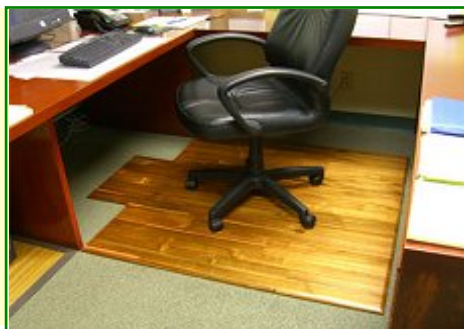

Asian Pacific Hardwood , Teak and Bamboo Office Chair Mats

Anji Mountain Bamboo Rug Co.'s Original Asian Pacific Hardwood Office Chair Mat* melds beauty, style and function to create an alternative to the bland, utilitarian vinyl chair mat. There is no product like this in the marketplace!

This deluxe Office Chair Mat is incredibly durable and will add an elegant touch to any office or home office setting. Furthermore, this mat is easy to ship and easy to transport. No assembly required!

*Patents pending.

- **100% Asian Pacific Hardwood**
- **49" x 57" with tongue**
- **22mm thick**
- **Gradual reducers so your chair rolls on and off easily**
- **Interior hinges (*patents pending*) are completely hidden from view and will not scratch your floor**
- **Two wings fold towards one another for easy shipping and portability**
- **Kiln-dried and carbonized**
- **Includes self-applicable protective pads with adhesive backing to keep mat in place**
- **Ecologically friendly wood harvested from sustainable, protected forests**
- **Ships in a carton...unit weight is 49 lbs and a ship weight of 54 lbs.**
- **Shipping carton dimensions: 60 " x 29" x 5"**