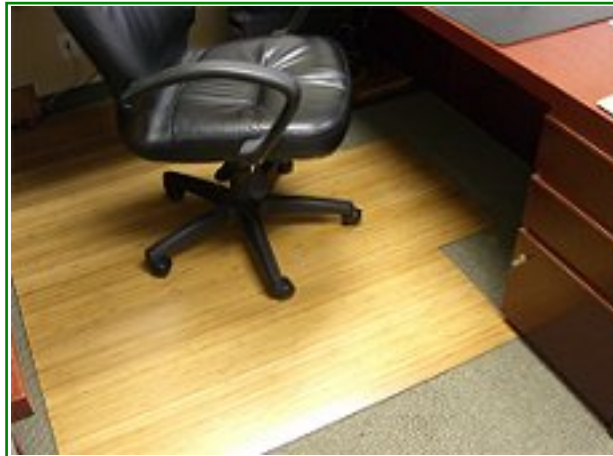

Anji Mountain Bamboo Rug Co.'s Original **Bamboo Roll-Up Office Chair Mat*** melds beauty, style and function to create an alternative to the bland, utilitarian vinyl chair mat. There is no product like this in the marketplace!

Our Bamboo Office Chair Mat is incredibly durable and will add an elegant touch to any office or home office setting. Furthermore, it is easy to ship and easy to transport. No assembly required!

*Patents pending.

- 100% Anji Mountain Bamboo
- ¼ inch thick slats that are 2" wide
- Honey Oak color
- Premium felt backing for cushioning and protection
- Rolls up like a rug for easy shipping and portability
- Ships in a carton...unit weight is 15 lbs and a ship weight of 17 lbs.
- Shipping carton dimensions: 58" x 6" x 6"