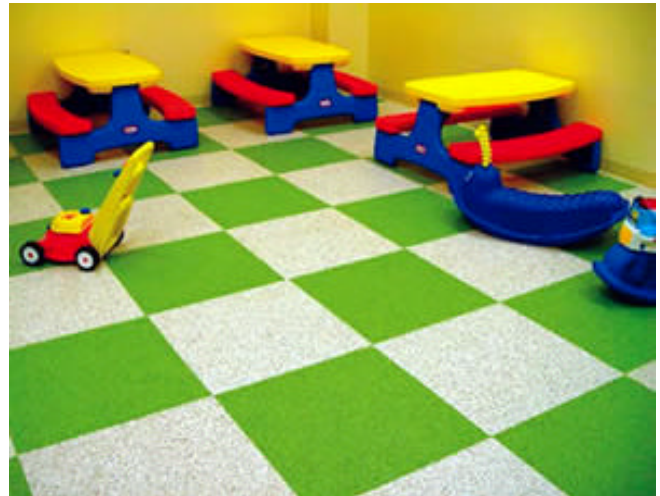

Recycled Rubber Flooring

ECOsurfaces Commercial Flooring combines the highest quality recycled SBR tire rubber and colorful reprocessed EPDM flecks to create an extensive array of 49 standard color combinations for interior design applications in commercial environments.

Available in rolls and tiles, ECOsurfaces Commercial Flooring can be cut, shaped and customized to any length needed for easy installation. And for a personalized design, choose from a palette of 29 different custom color options.