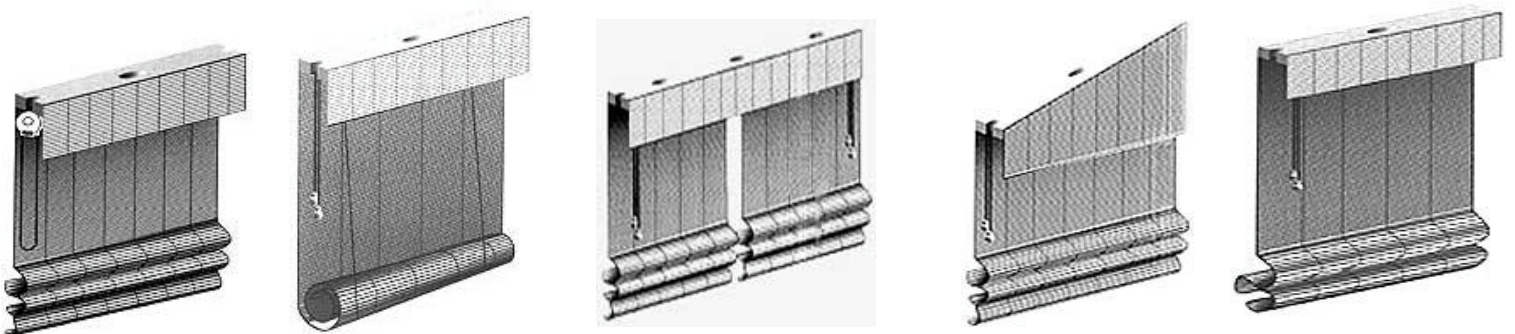

An exotic collection of hand-woven window shades custom crafted in 10 versatile operating styles.