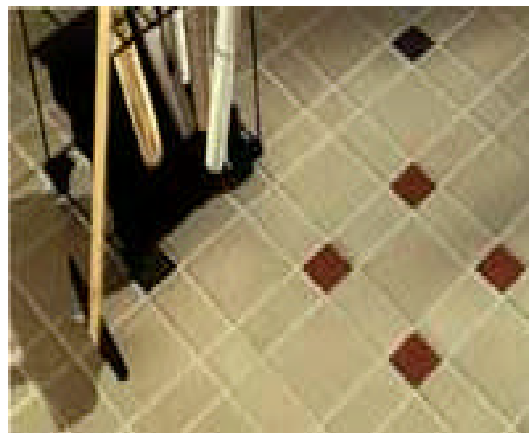

Recycled Glass Tile (Flooring and Decorative)

- •Flooring Tile is 55% Recycled Auto Glass
- •Decorative Tile is 100% Recycled Glass (takes 1/4 less energy to mfr.)