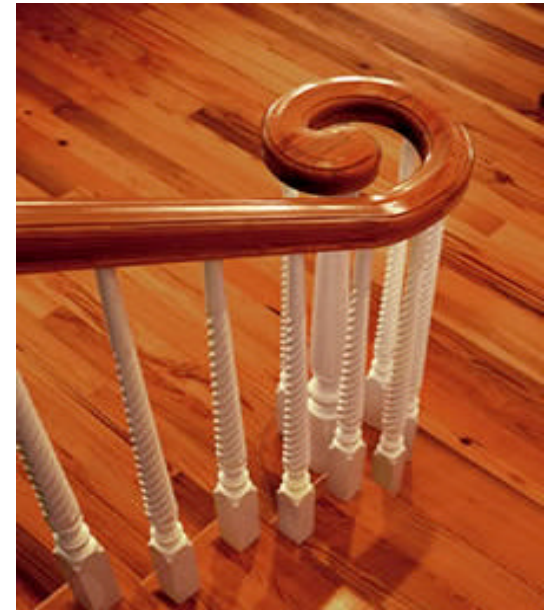

FSC Certified Teak Flooring

- Sustainably Plantation Grown in Costa Rica
- Certified by Forestry Stewardship Council (FSC)
- Reduces Harvesting from Old Growth Forests

River Recovered Heart Pine

- Preserved in River Beds since 1800's
- Dense, Durable, Beautiful
- Available in Several Styles