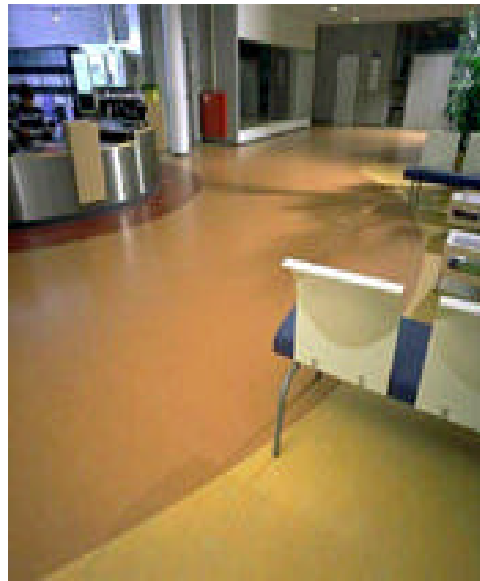

For more information, pricing and installation, call:

Eco-$mart, Inc. 888-329-2705 / www.ecosmartinc.com

All Eco-$mart products are approved by the nonprofit Florida House Institute for Sustainable Development